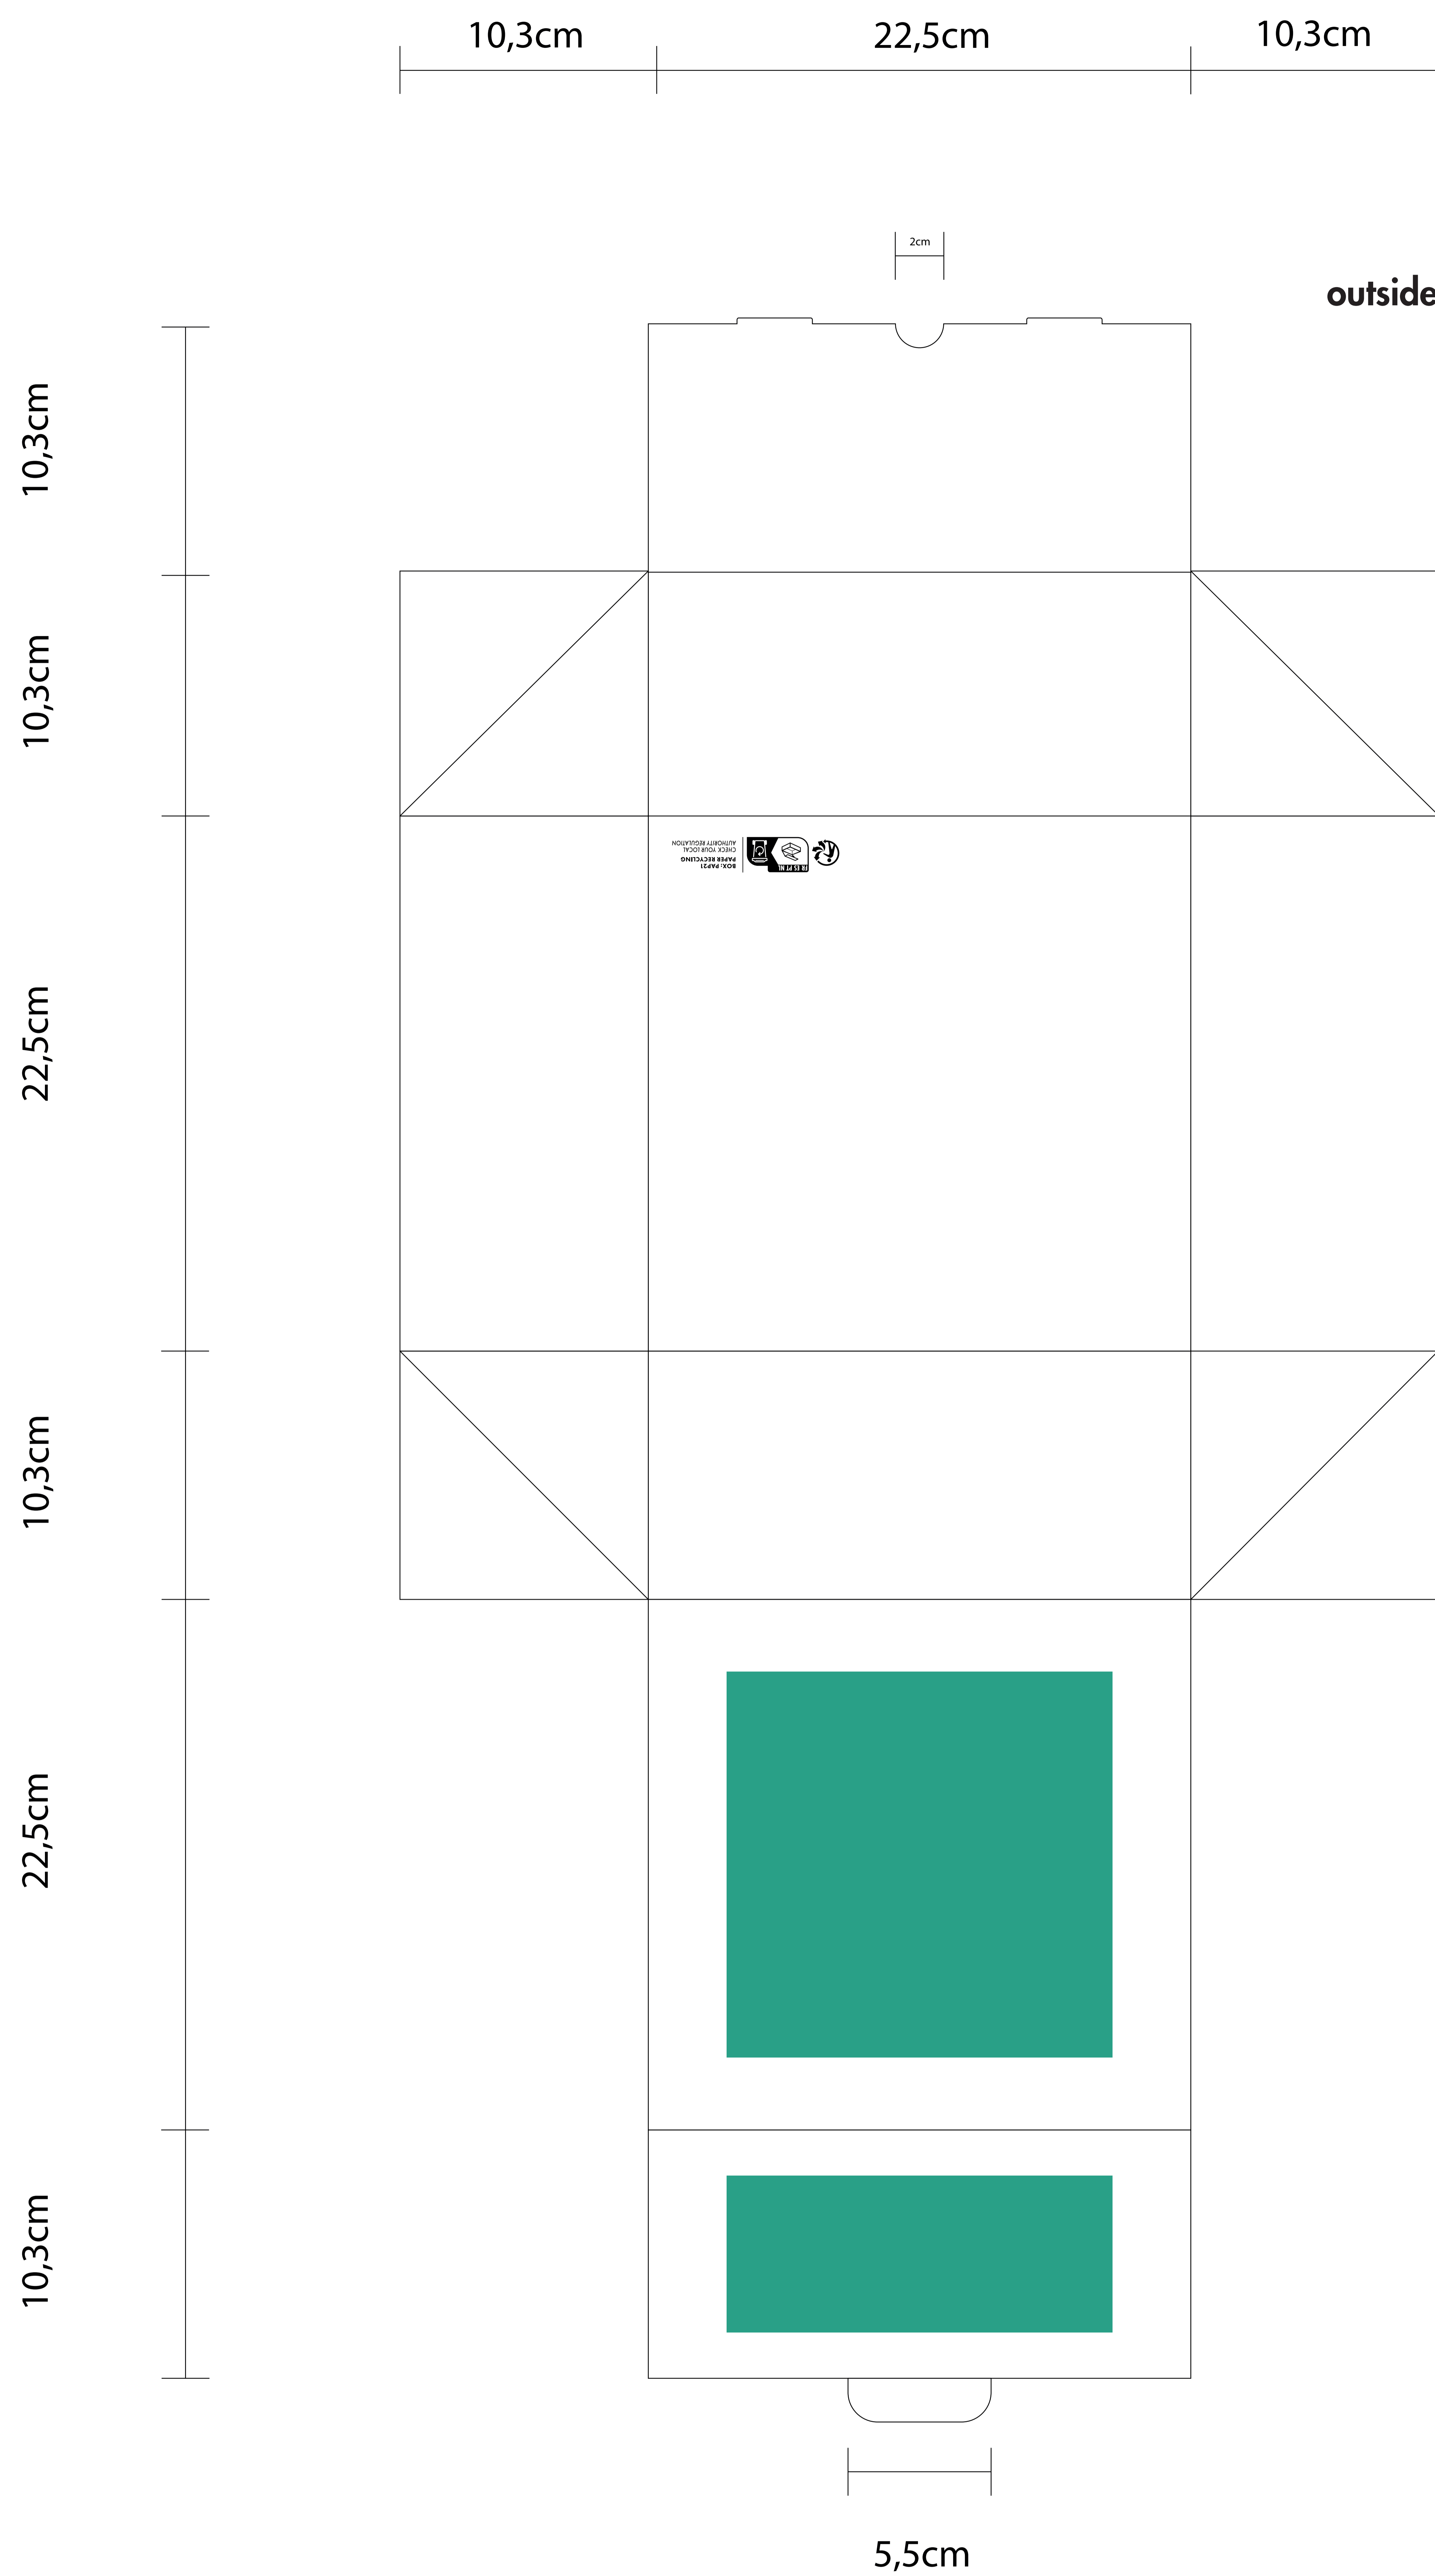

GBCL2222 - white kraft
EXT.SIZE 22,5 x 10,3 x 22,5 CM

— box development ■ Print area
 fold lines

minimum lines thickness 0.5 mm - text 7 pts minimum
 mandatory vectorization
 no raster images - no pantones
 Choose you color in our standards

Choose only **ONE area** to print. Please, delete those you don't need.

A1 - outside lid
 16 x 16 CM

A2 - magnetic flap opening
 16 x 6,5 CM

A3 - inside lid
 16 x 16 CM